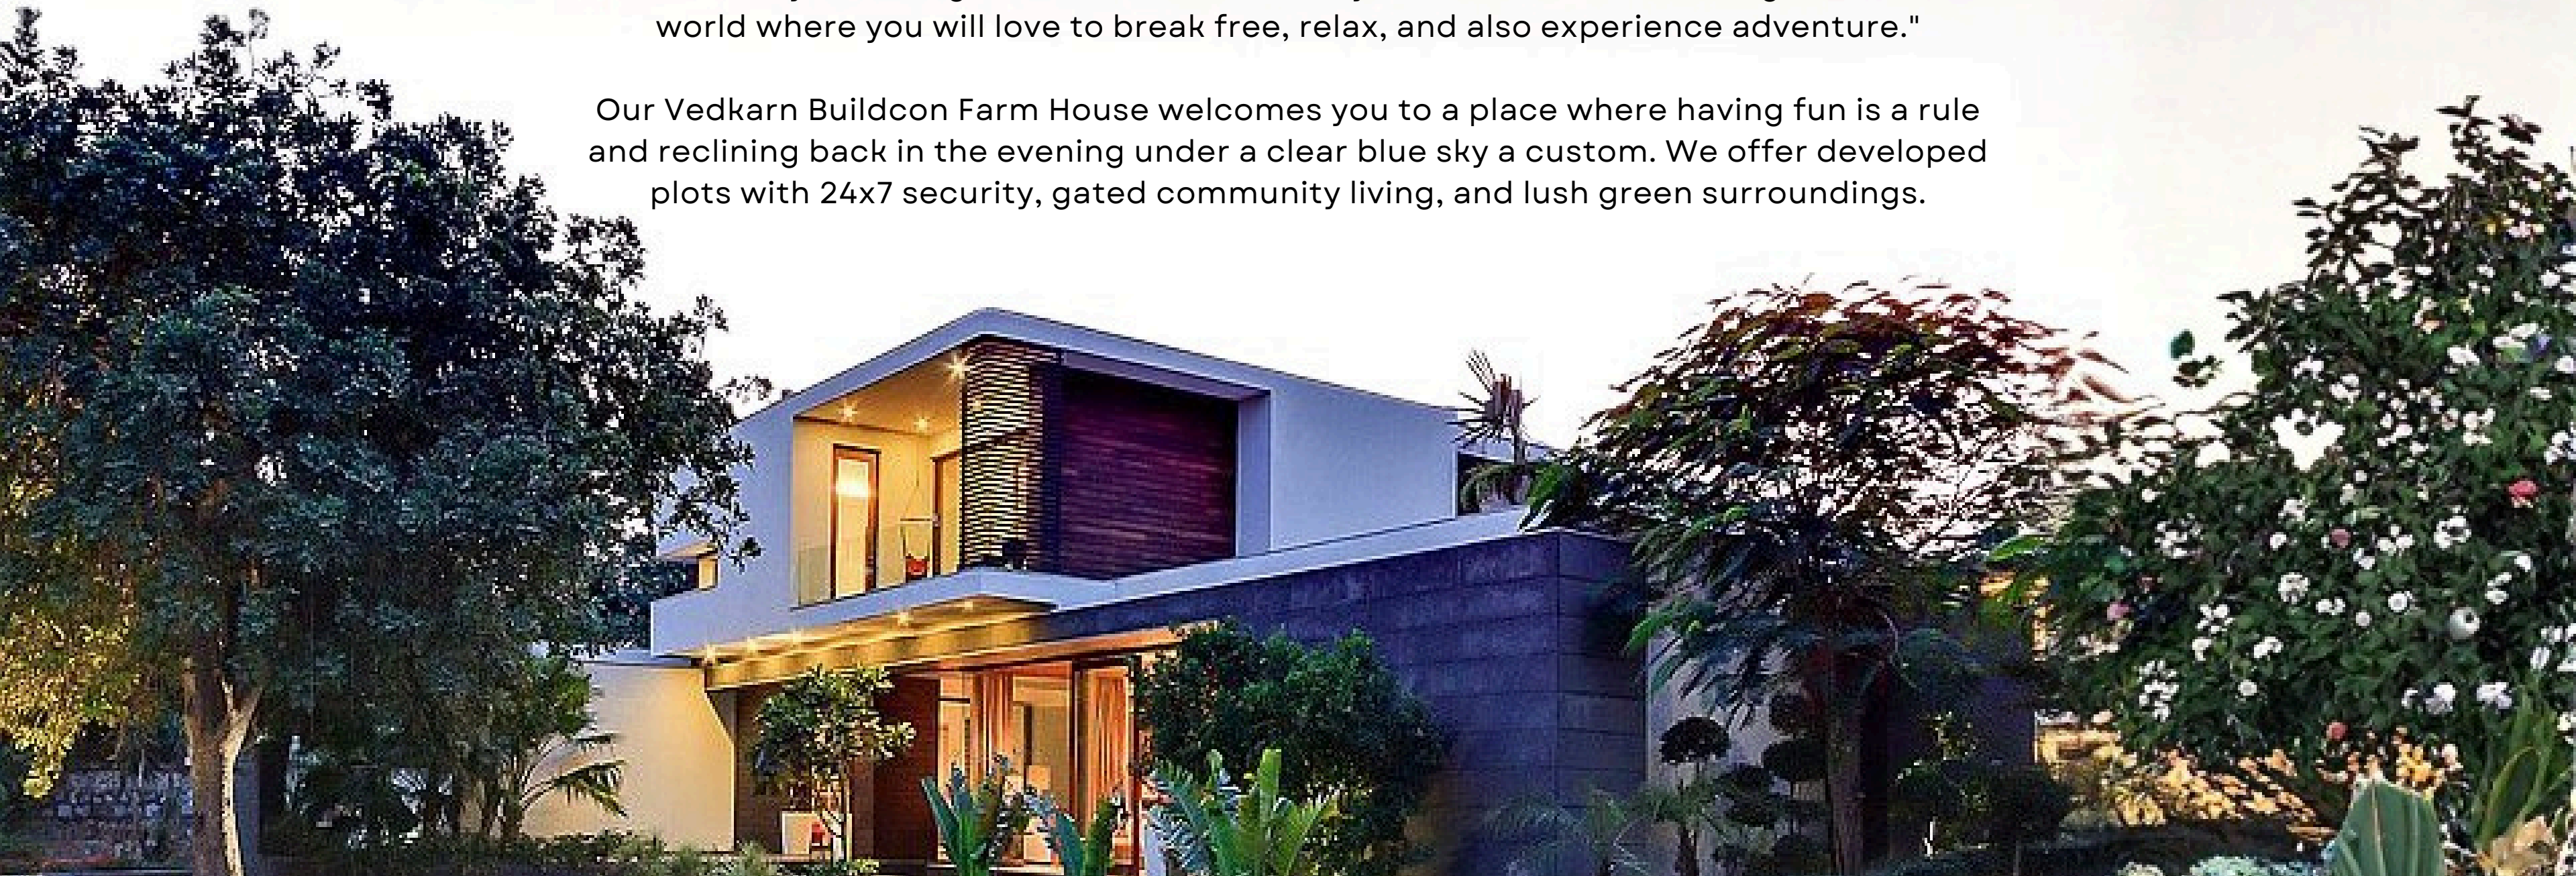

Welcome to Vedkarn Buildcon Farmhouse (Riverview)

"In today's bustling life, when busy offices, noisy streets, and cluttered roads take their toll on you, taking off becomes mandatory. Far from the maddening crowd lies a world where you will love to break free, relax, and also experience adventure."

Our Vedkarn Buildcon Farm House welcomes you to a place where having fun is a rule and reclining back in the evening under a clear blue sky a custom. We offer developed plots with 24x7 security, gated community living, and lush green surroundings.

Nestled amidst lush meadows, the farm house is embraced by nature's gentle embrace. Here, time moves at its own leisurely pace, inviting one to pause, breathe, and soak in the serene beauty of the world.